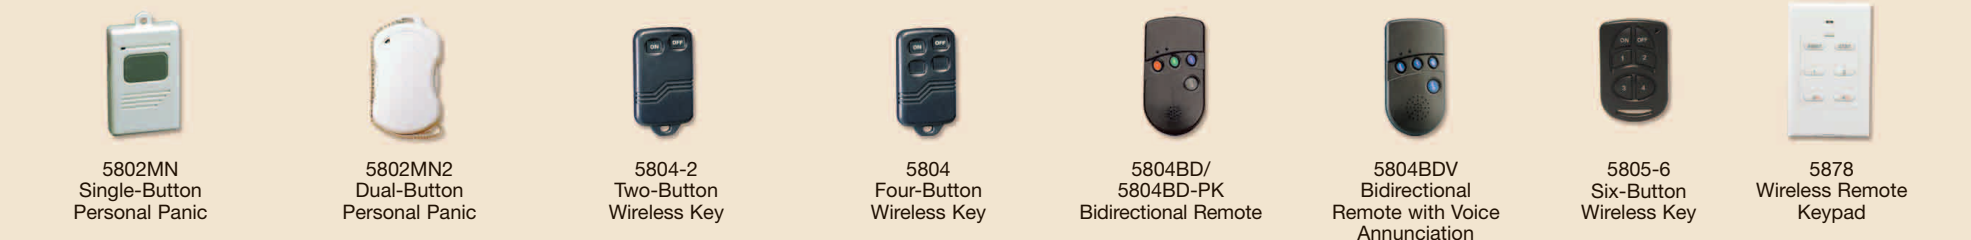

Hardwired

Aurora PIR Motion Sensor
 IS2500 Pet Immune PIR Motion Detector
 DT7000 Series DUAL TEC® Motion Sensors
 FG1600 Series Glassbreak Detectors
 4286 VIP Phone Module

Keypads

5828/5828V Wireless Keypad/
 Wireless Keypad w/ Voice
 6150/6150RF Fixed-English Keypad/
 Fixed-English Keypad w/ Receiver
 6160/6160V/6160RF Custom-Alpha /Custom-Alpha
 w/Voice/Custom-Alpha w/ Transceiver
 6271C/6271CV Color Graphic Touchscreen/Color
 Graphic Touchscreen w/ Voice
 6272CV/6272CSV/6272CBV Color Graphic Touchscreen w/
 Built-in Digital Picture Frame
 6460S/6460W Premium Custom-Alpha Keypad

Convenient Remote Controls and Personal Emergency Response Options

Wireless

5802MN Single-Button Personal Panic
 5802MN2 Dual-Button Personal Panic
 5804-2 Two-Button Wireless Key
 5804 Four-Button Wireless Key
 5804BD/5804BD-PK Bidirectional Remote
 5804BDV Bidirectional Remote with Voice Annunciation
 5805-6 Six-Button Wireless Key
 5878 Wireless Remote Keypad